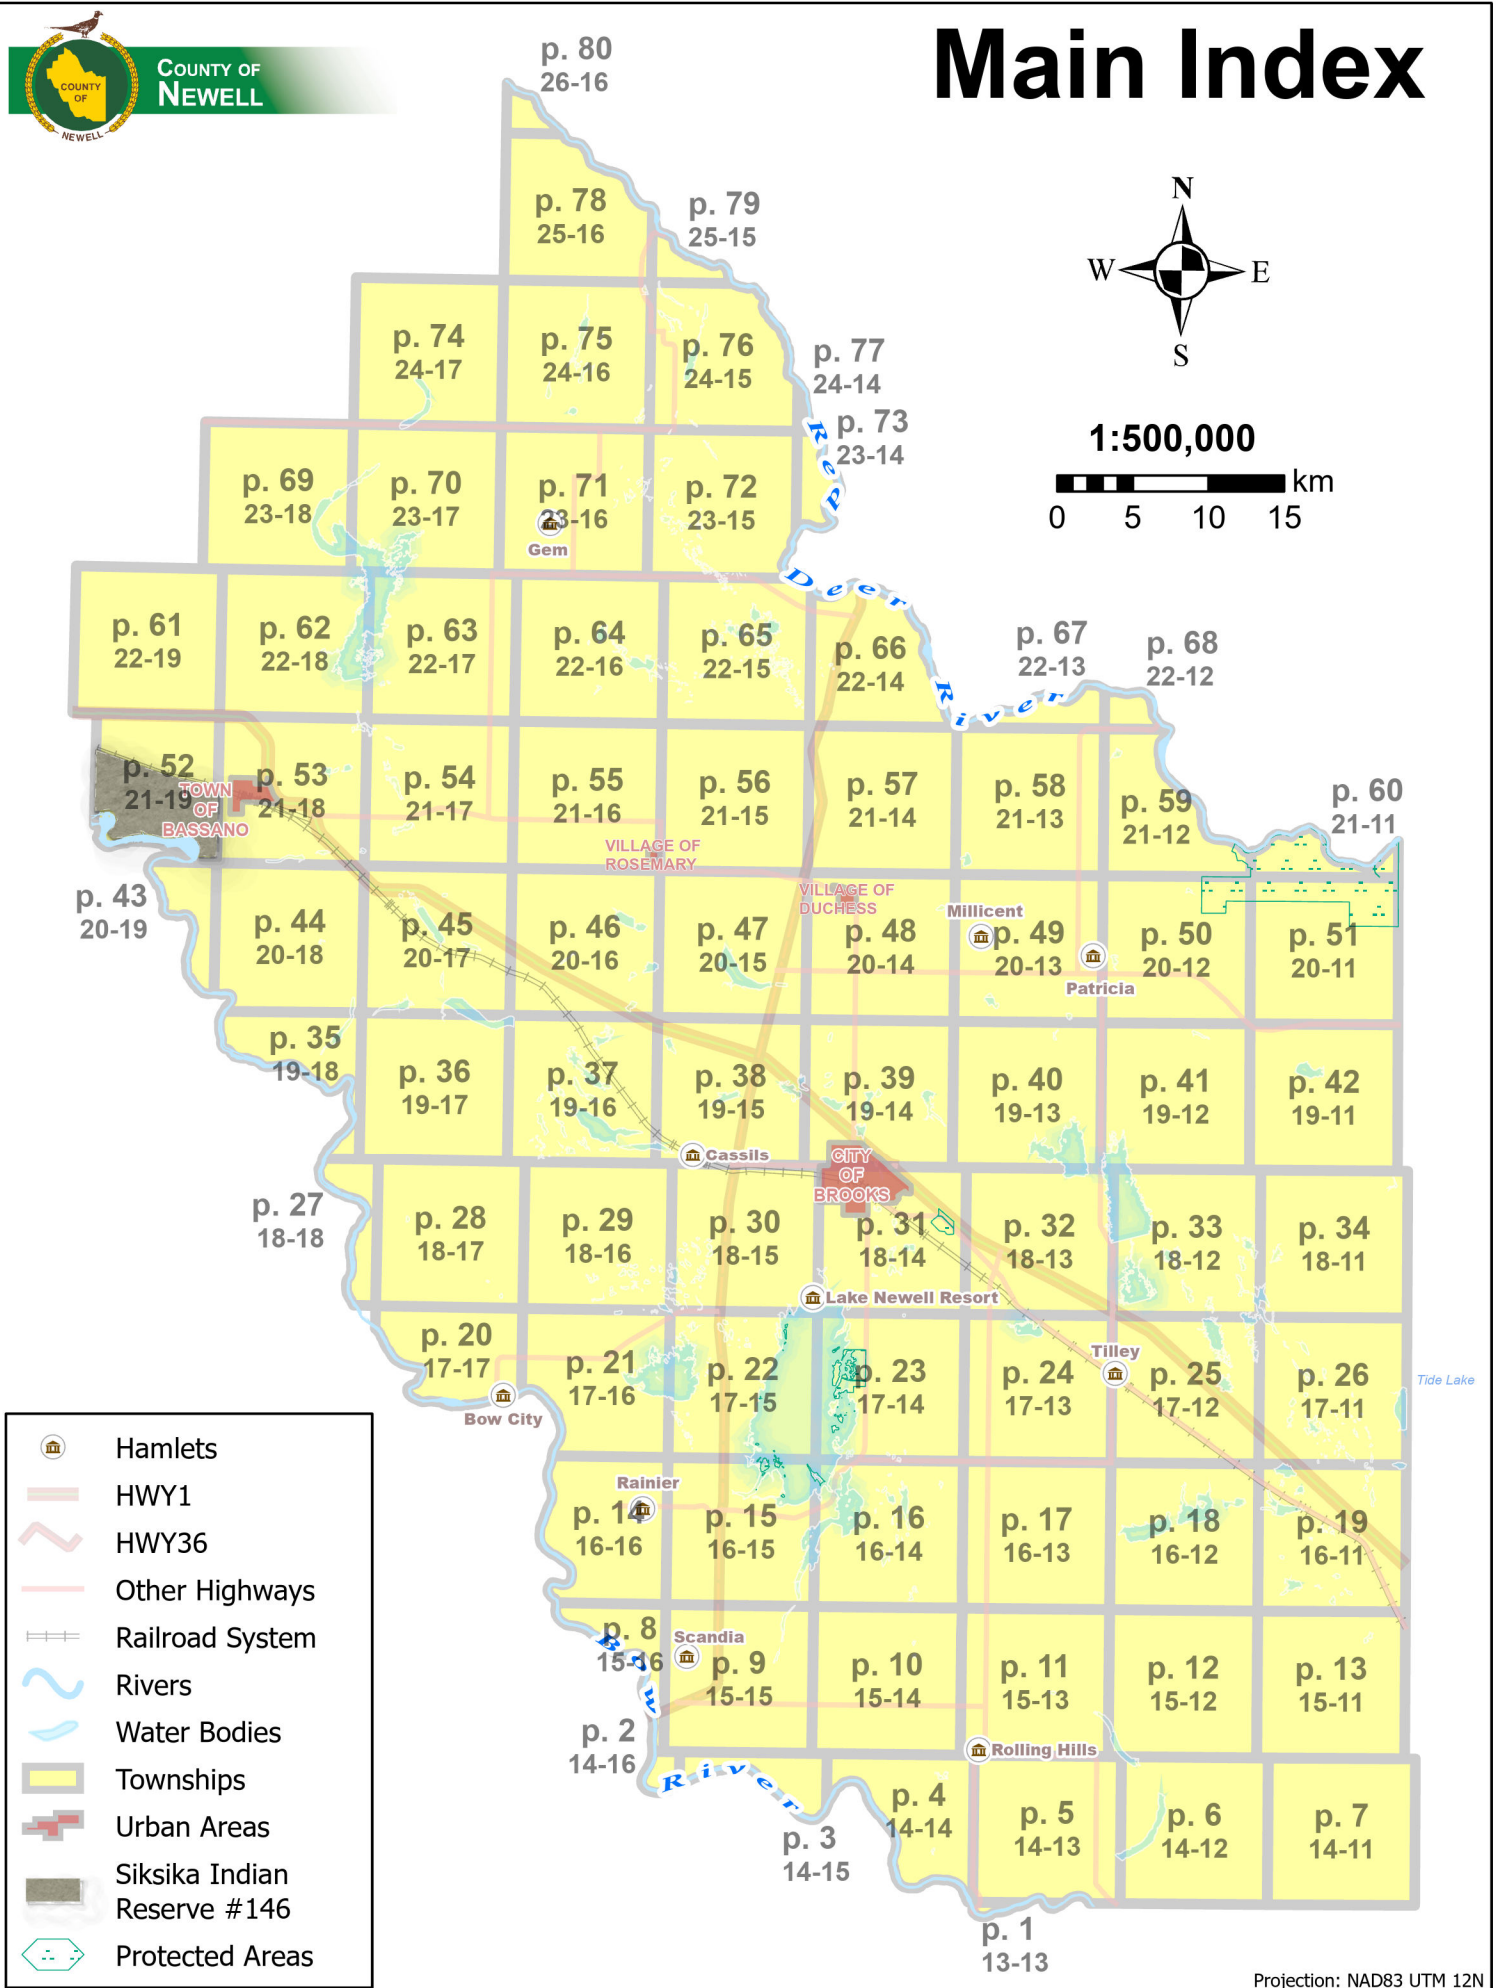

COUNTY OF
NEWELL

Main Index

1:500,000

Projection: NAD83 UTM 12N