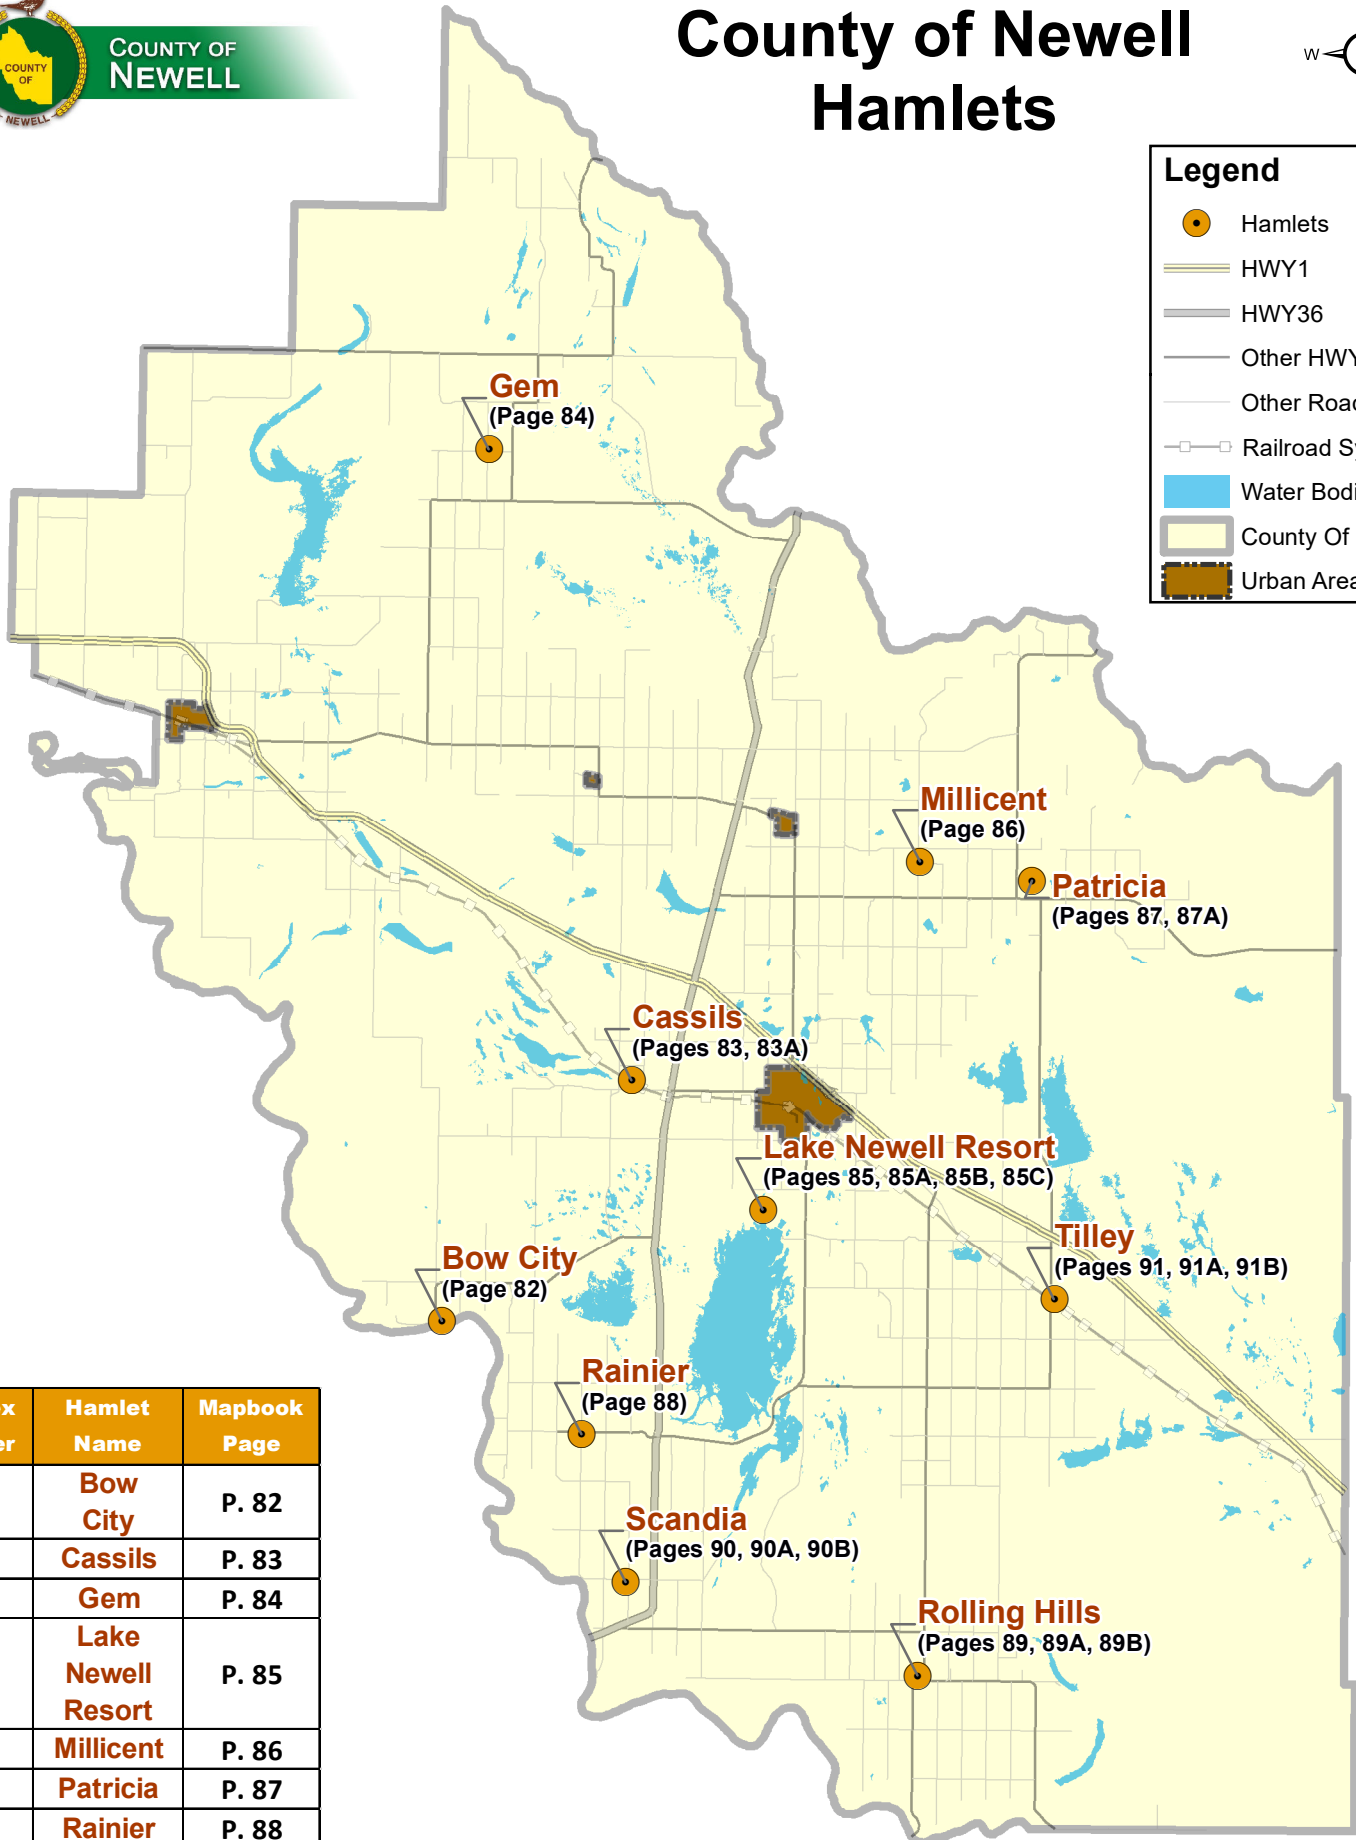

Index Order	Name	Page
1	Bow City	82
2	Cassils	83-83A
3	Gem	84
4	Lake Newell Resort	85-85C
5	Millicent	86
6	Patricia	87-87A
7	Rainier	88
8	Rolling Hills	89-89B
9	Scandia	90-90B
10	Tilley	90-91B

County of Newell Hamlets

Legend

- Hamlets
- HWY1
- HWY36
- Other HWY
- Other Roads
- Railroad System
- Water Bodies
- County Of Newell
- Urban Areas

Index Order	Hamlet Name	Mapbook Page
1	Bow City	P. 82
2	Cassils	P. 83
3	Gem	P. 84
4	Lake Newell Resort	P. 85
5	Millicent	P. 86
6	Patricia	P. 87
7	Rainier	P. 88
8	Rolling Hills	P. 89
9	Scandia	P. 90
10	Tilley	P. 90